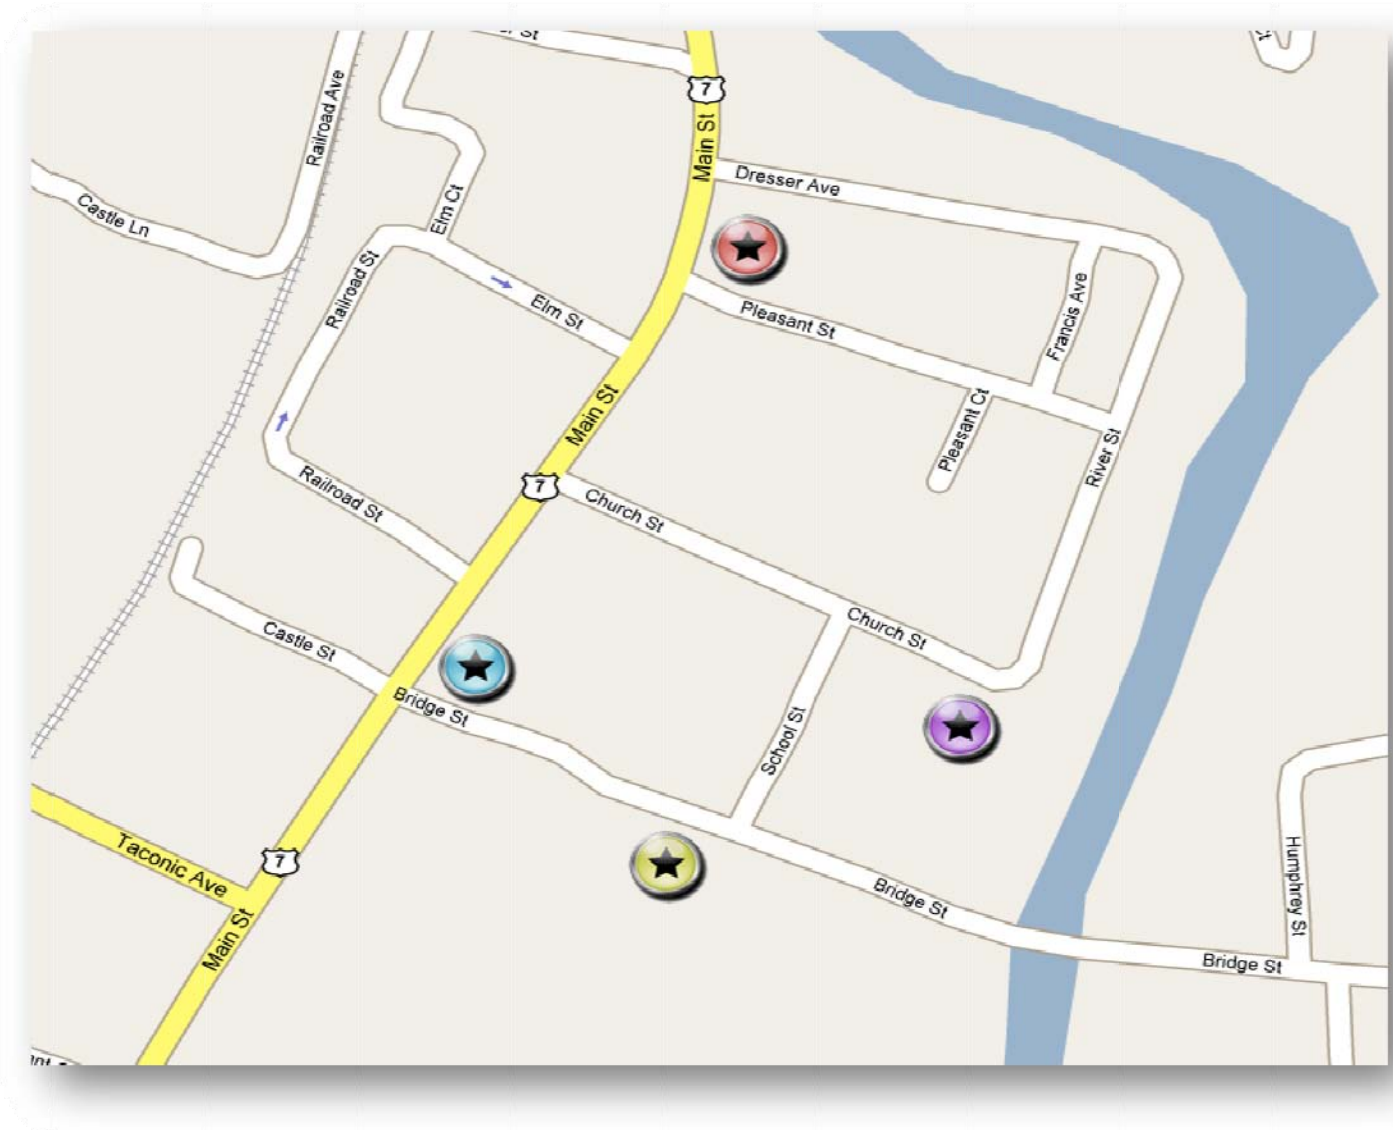

# DIRECTIONS

**Address:** 321 Main Street, Great Barrington, MA 01230

## MAP LEGEND

-  = Olga Dunn Dance Company
-  = Mason Library
-  = Berkshire Co-op Market
-  = Playground

## SATELLITE MAP

## MAP LEGEND

-  = Olga Dunn Dance Company     = Mason Library     = Berkshire Co-op Market     = Playground